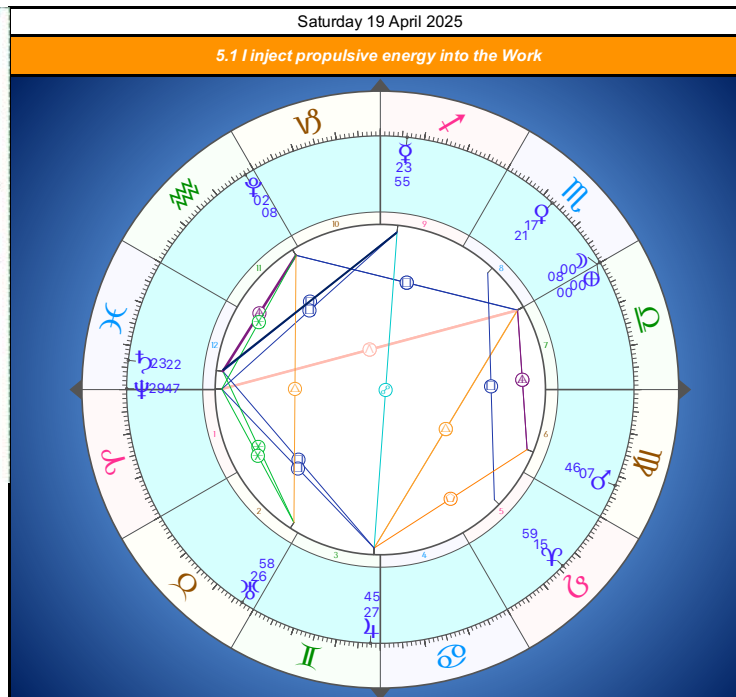

EARTH OPPOSITE NEP
EQUINOX-AXIS ARIES-LIBRA h. 9:02am UT

ASPECTS STARS, LUMINARIES, ASTEROIDS, MOON

PUBLICATION OF ARTICLES

MER SQUARE SAT
AXIS TAURUS-SCORPIO h. 7:56pm UT