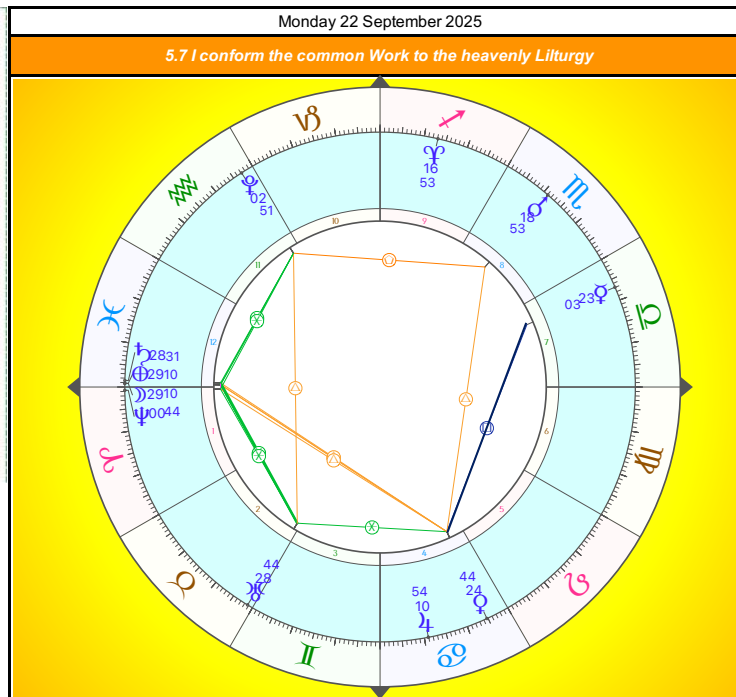

AXIS VIRGO-PISCES h. 8:34pm UT

ASPECTS STARS, LUMINARIES, ASTEROIDS, MOON
PUBLICATION OF ARTICLES

AXIS LIBRA-ARIES h. 6:20pm UT
MER SQUARE VEN