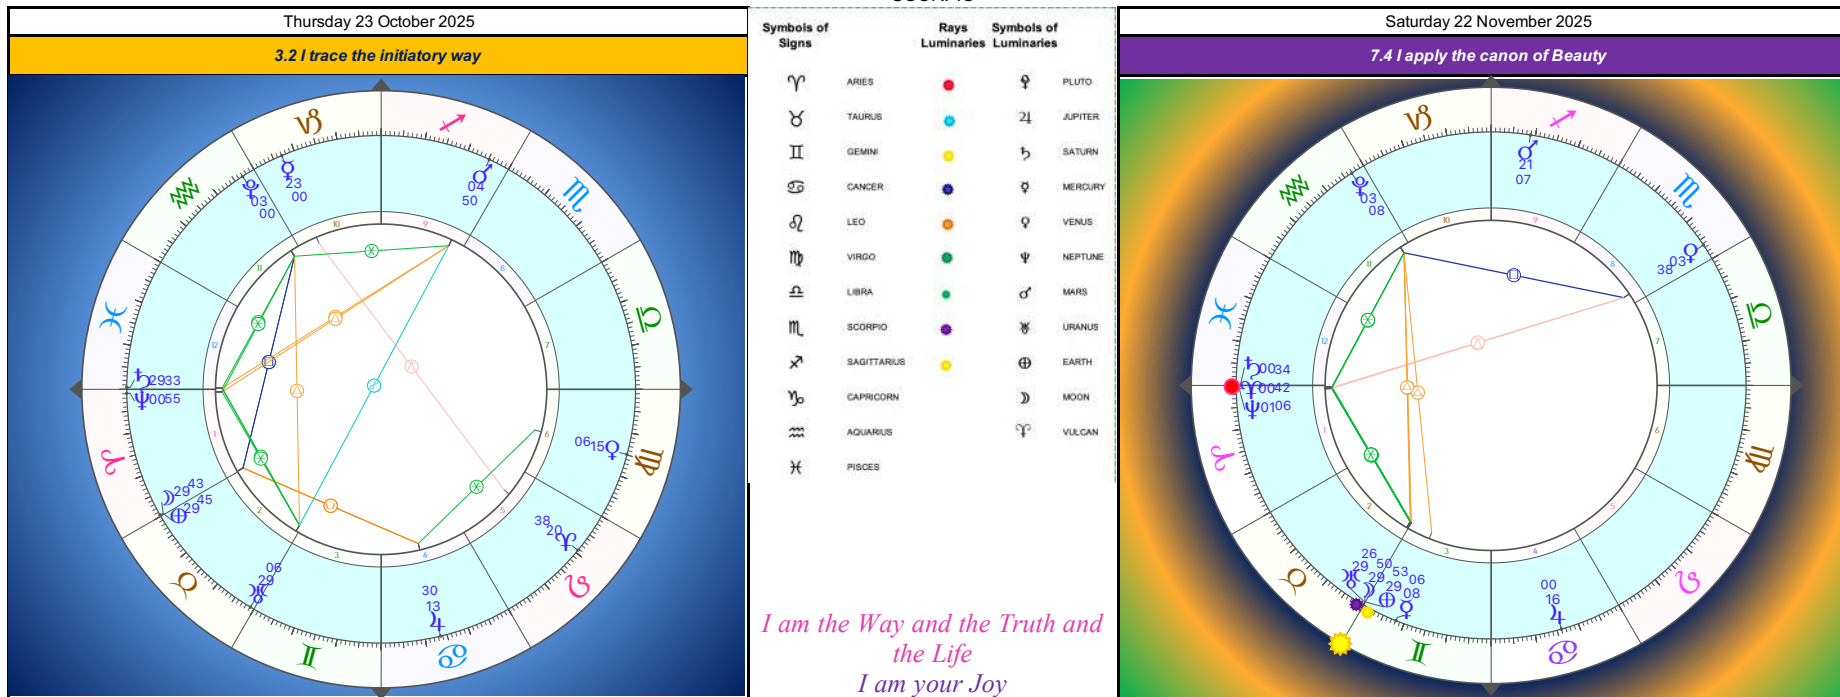

EPHEMERIDES 2024/2025
GOAL 6.4 Religiosity and intelligent communion of Art
SCORPIO

AXIS SCORPIO-TAURUS h. 3:51am UT	ASPECTS STARS, LUMINARIES, ASTEROIDS, MOON PUBLICATION OF ARTICLES	DIRECTION SUN-VUL-NEP AXIS SAGITTARIUS-GEMINI h. 1:36am UT EARTH-(URANUS)-ALCYONE 3rd GOAL – GROUP INITIATION