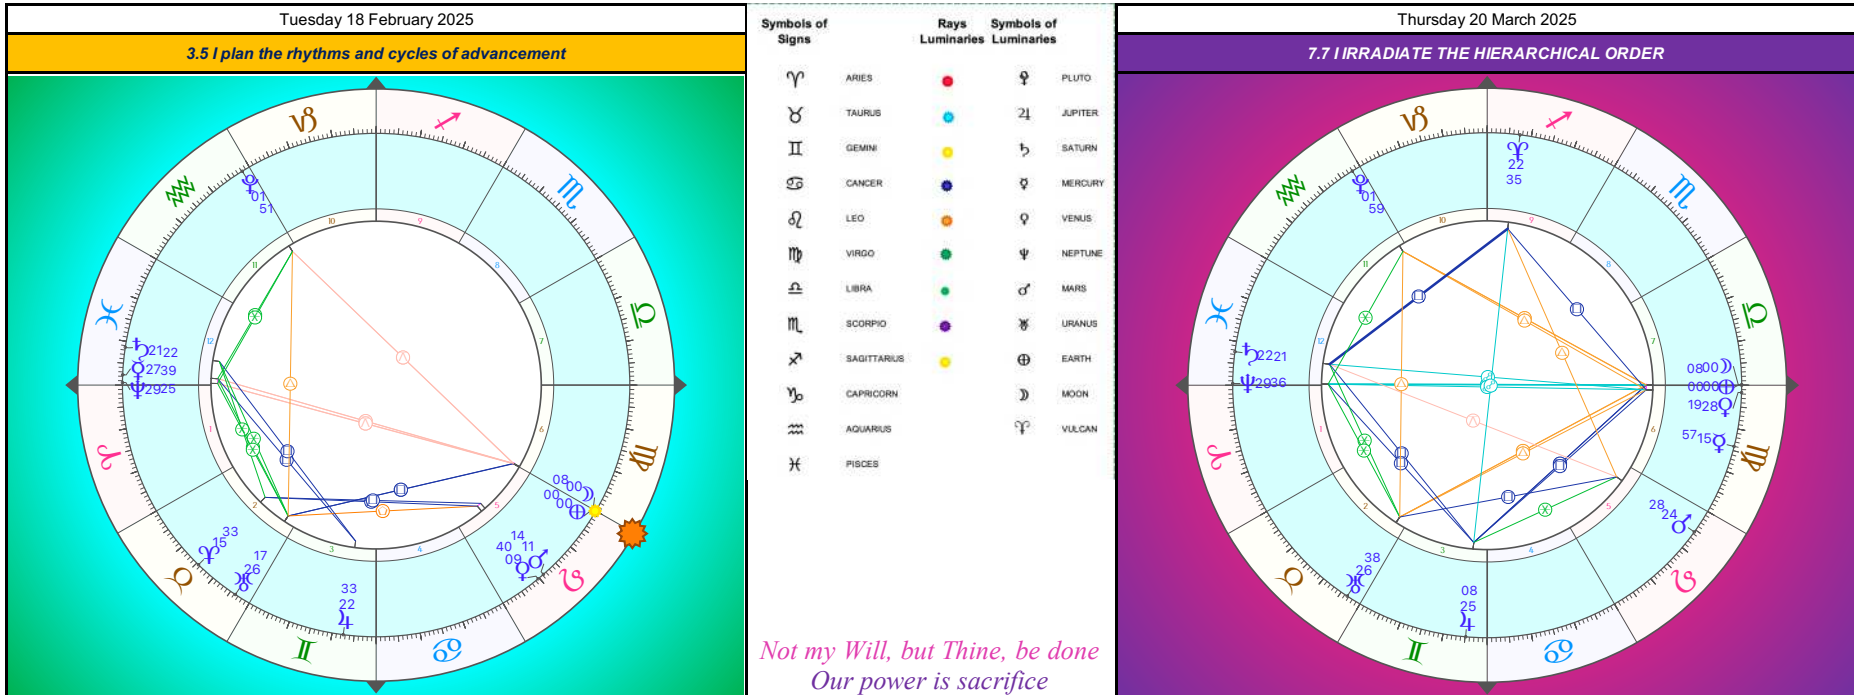

EPHEMERIDES 2024/2025
GOAL 6.4 Religiosity and intelligent communion of Art
PISCES

AXIS PISCES-VIRGO h. 10.07am UT	ASPECTS STARS, LUMINARIES, ASTEROIDS, MOON	TER OPPOSITE NEP
EARTH CONJ REGULUS (LEO) - SUN-EARTH-REGULUS: STRENGTH		EQUINOX-AXIS ARIES-LIBRA h. 9:02amUT
5th GOAL: NEW CULTURE, NEW CIVILISATION	PUBLICATION OF ARTICLES