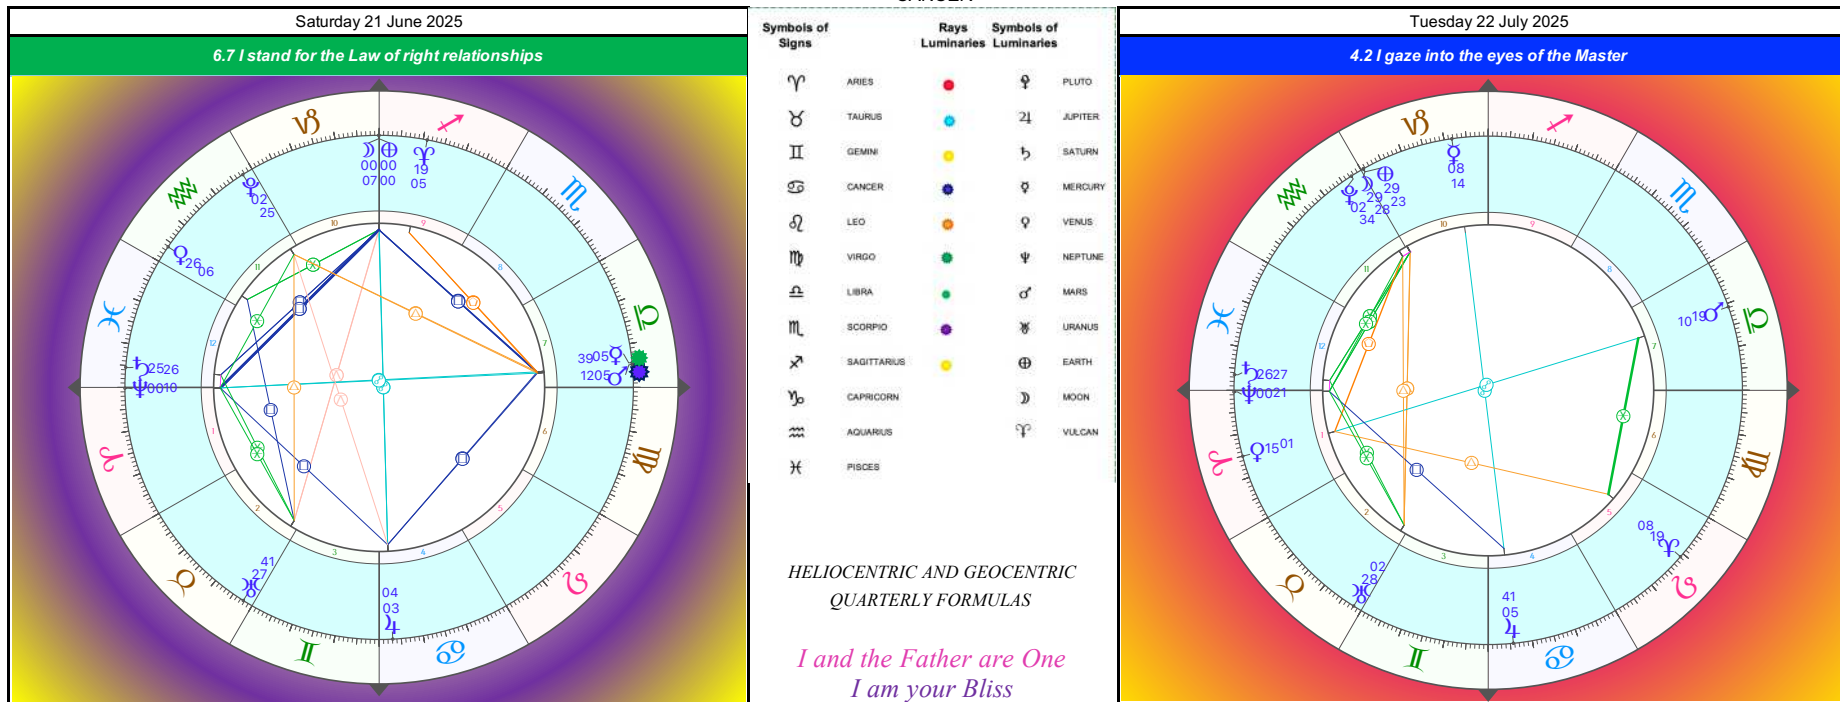

EPHEMERIDES 2024/2025
GOAL 6.4 Religiosity and intelligent communion of Art
CANCER

MER CONJUNCT MAR - DIRECTION SUN-VUL-EARTH	ASPECTS STARS, LUMINARIES, ASTEROIDS, MOON	
SOLSTICE AXIS CANCER-CAPRICORNUS h. 2:43am UT		AXIS LEO-AQUARIUS h. 1:30pm UT
EVOLUTION OF RELIGIOUS CONSCIOUSNESS	PUBLICATION OF ARTICLES