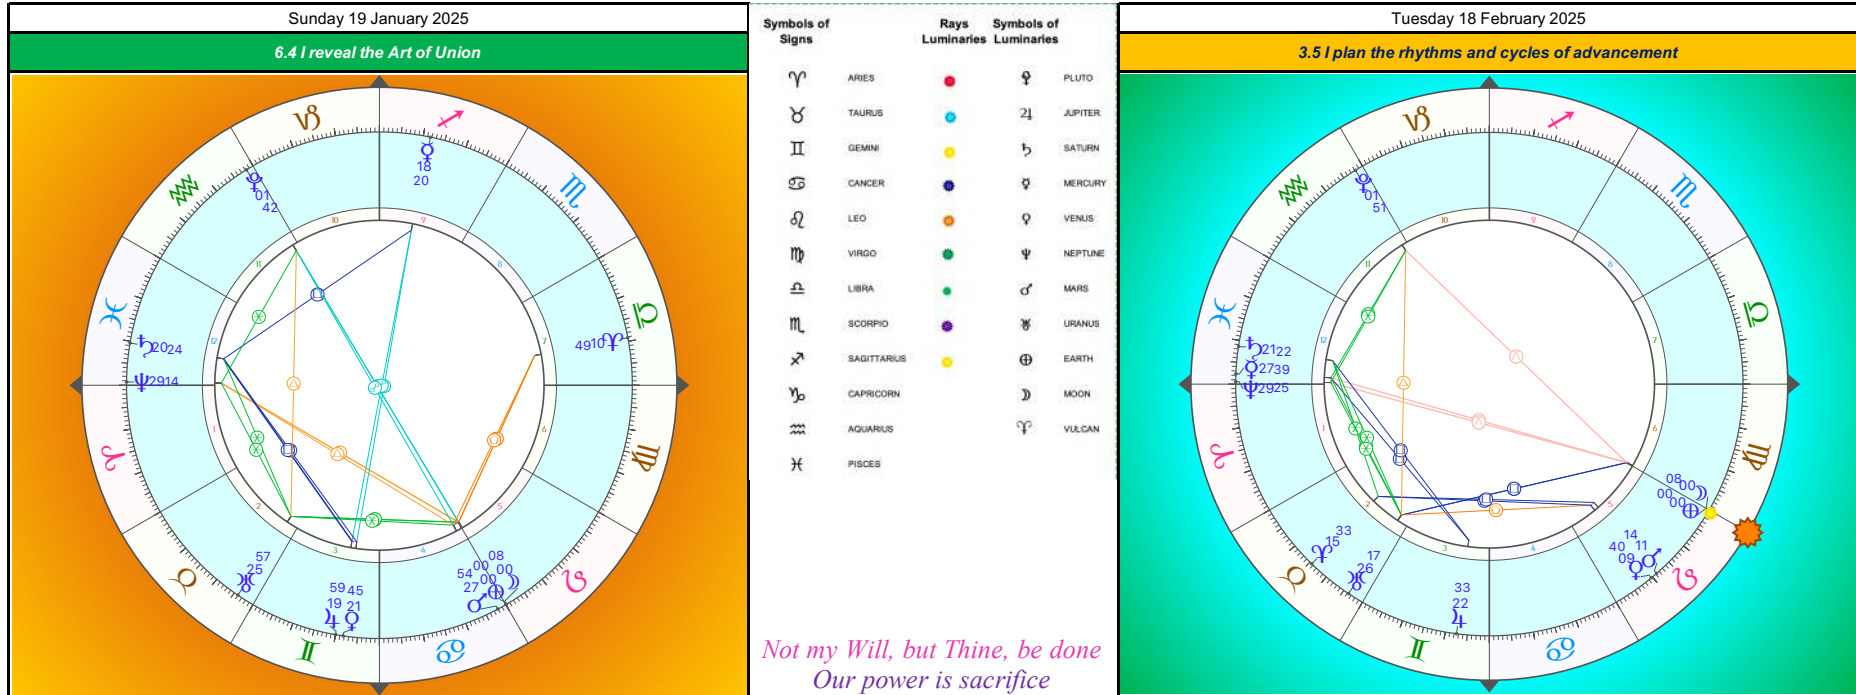

EPHEMERIDES 2024/2025
GOAL 6.4 Religiosity and intelligent communion of Art
AQUARIUS

SAT SQUARE VEN - NEP TRINE EARTH
AXIS AQUARIUS-LEO h. 8:01pm UT

ASPECTS STARS, LUMINARIES, ASTEROIDS, MOON
PUBLICATION OF ARTICLES

AXIS PISCES-VIRGO h 10.07am UT
EARTH CONJ REGULUS (LEO) - SUN-EARTH-REGULUS : STRENGTH
5th GOAL: NEW CULTURE, NEW CIVILISATION