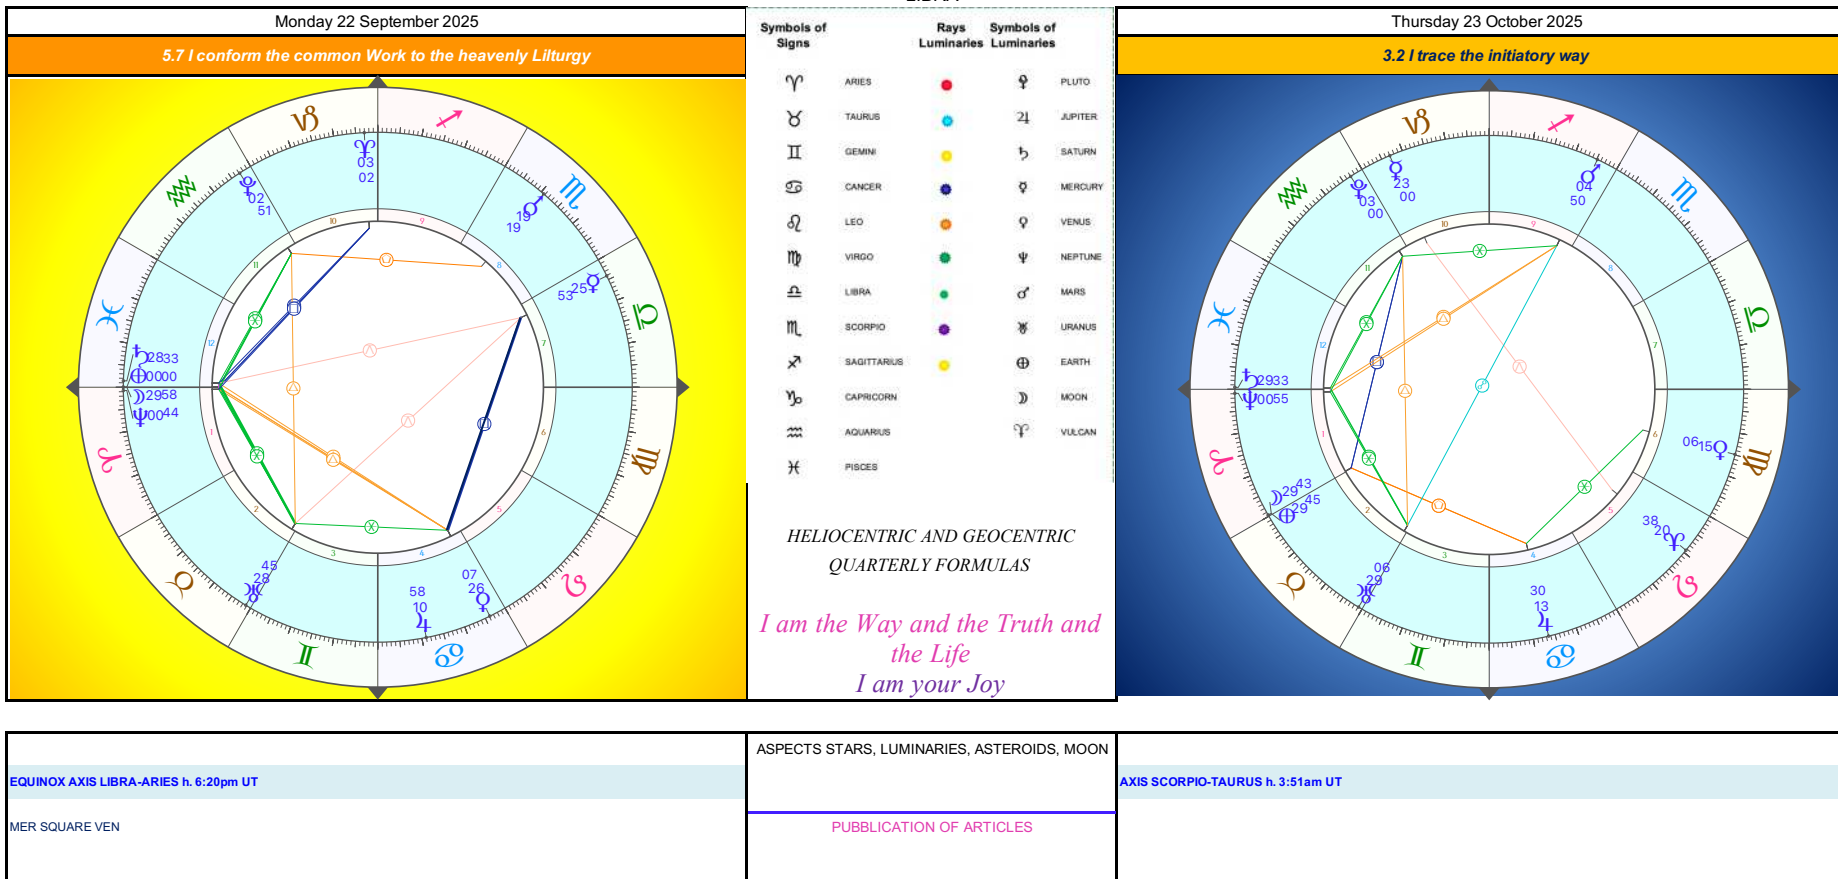

EPHEMERIDES 2024/2025
GOAL 6.4 Religiosity and intelligent communion of Art
LIBRA