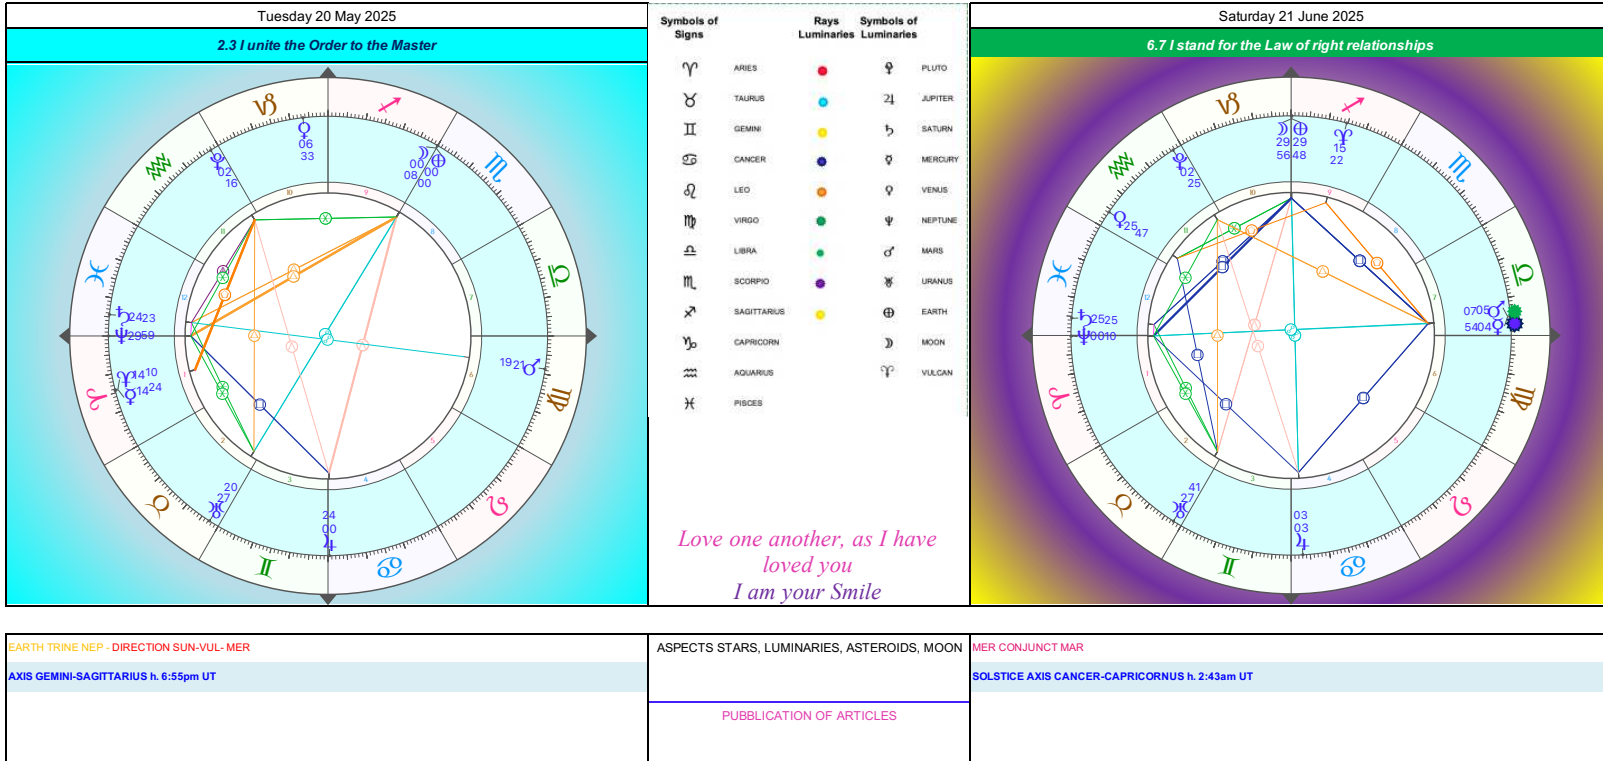

EPHEMERIDES 2024/2025
GOAL 6.4 Religiosity and intelligent communion of Art
GEMINI