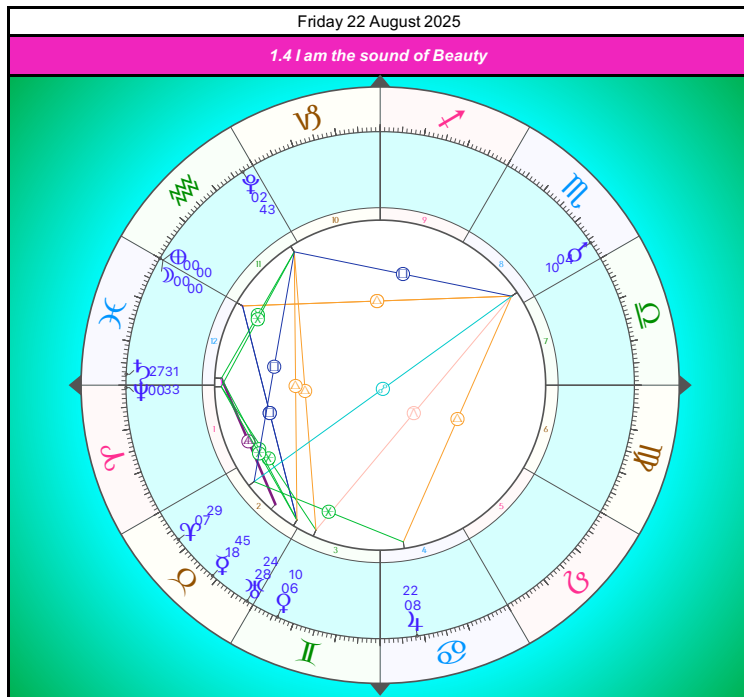

EPHEMERIDES 2024/2025
GOAL 6.4 Religiosity and intelligent communion of Art
VIRGO

Symbols of Signs	Rays Luminaries	Symbols of Luminaries
♈	♂	♁
♉	♁	♃
♊	♂	♄
♋	♁	♅
♌	♂	♆
♍	♁	♇
♎	♂	♈
♏	♁	♉
♐	♂	♊
♑	♁	♋
♒	♂	♌
♓	♁	♍

*I and the Father are One
I am your Bliss*