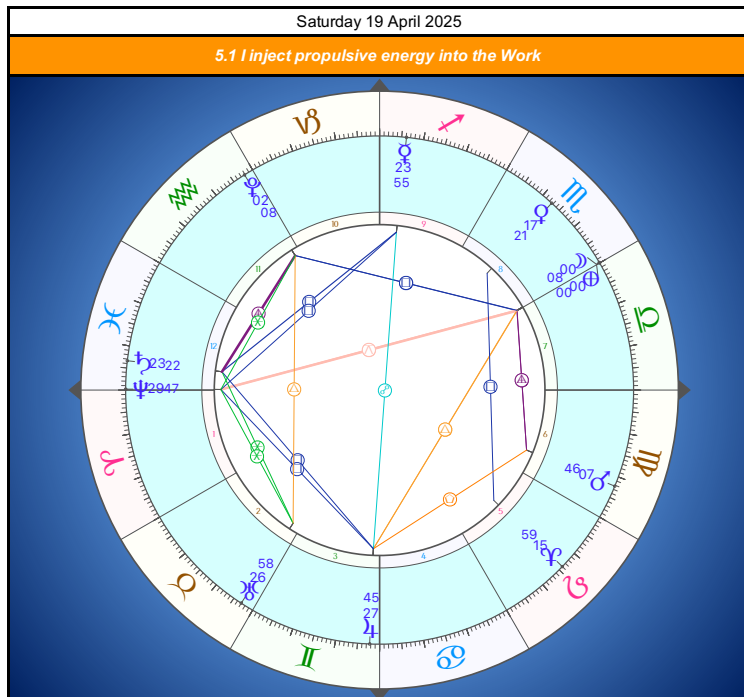

EPHEMERIDES 2024/2025
GOAL 6.4 Religiosity and intelligent communion of Art
TAURUS

Symbols of Signs	Rays Luminaries	Symbols of Luminaries
♈	●	♇
♉	●	♃
♊	●	♄
♋	●	♅
♌	●	♆
♍	●	♁
♎	●	♂
♏	●	♆
♐	●	♃
♑	●	♄
♒	●	♅
♓	●	♁

Love one another, as I have loved you
I am your Smile