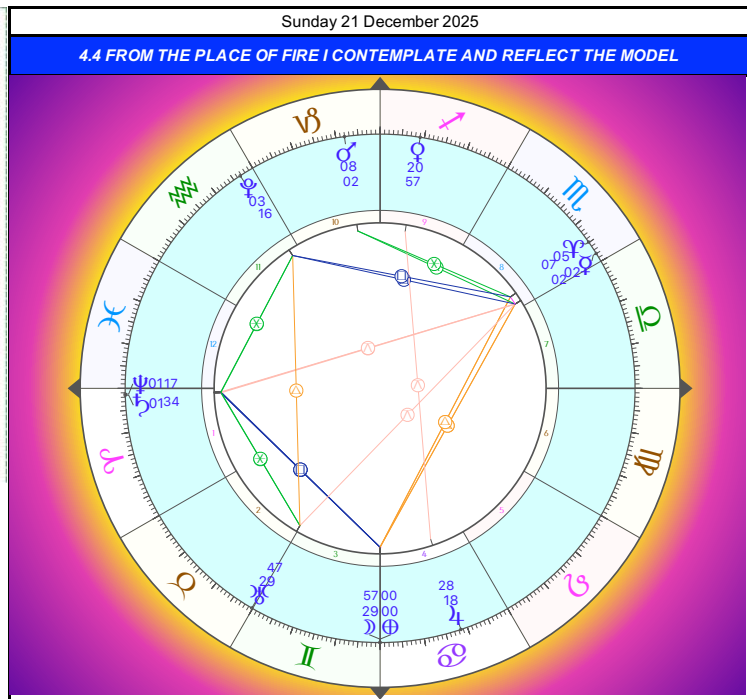

AXIS SAGITTARIUS-GEMINI h. 1:36am UT

EARTH (URANUS), ALCYONE (PLEADES) and MERCURY CONJ. ALDEBARAN (TAURUS)

3rd GOAL – GROUP INITIATION

ASPECTS STARS, LUMINARIES, ASTEROIDS, MOON

PUBLICATION OF ARTICLES

SOLSTICE AXIS CAPRICORN-CANCER h. 3:04pm UT - SUN IN CAPRICORN

PURPOSE - Goal 6.5