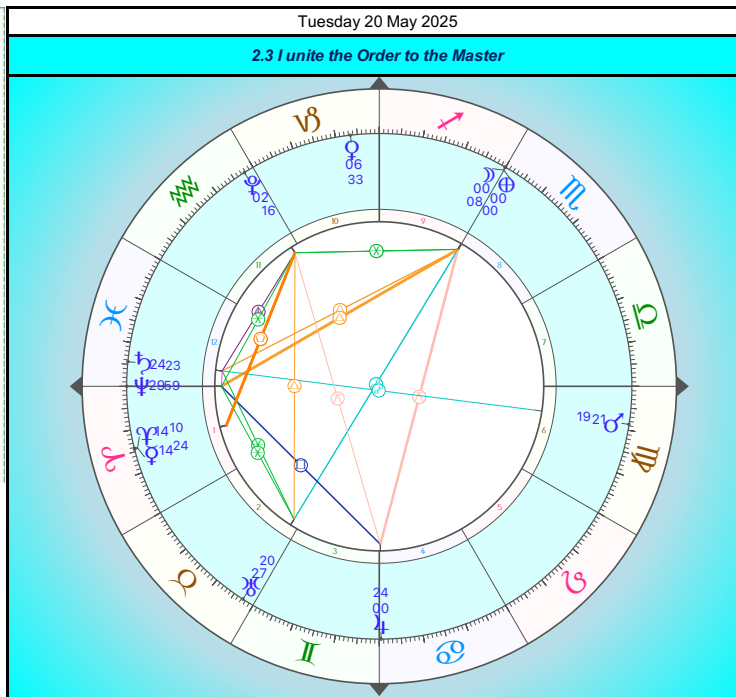

MER SQUARE SAT
AXIS TAURUS-SCORPIO h. 7:56pm UT

ASPECTS STARS, LUMINARIES, ASTEROIDS, MOON
PUBLICATION OF ARTICLES

AXIS GEMINI-SAGITTARIUS h. 6:55pm UT