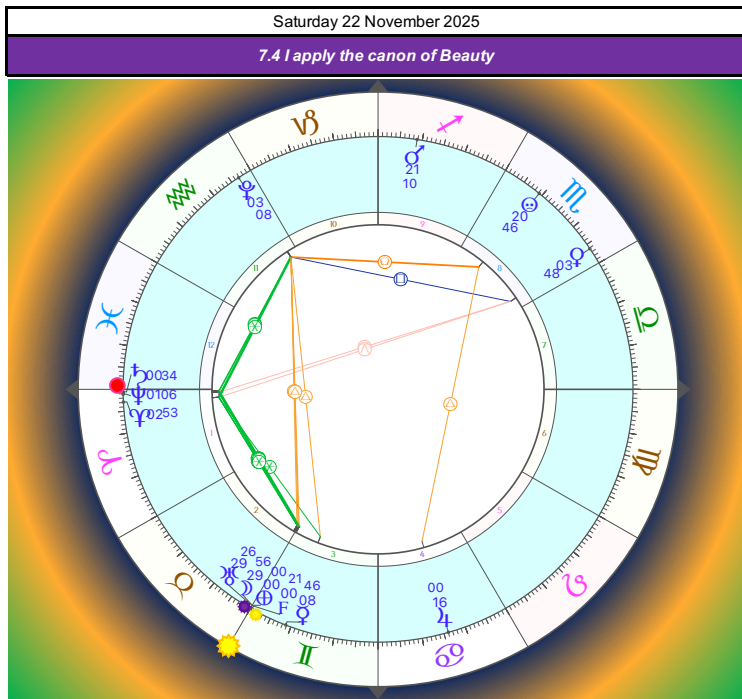

EPHEMERIDES 2024/2025  
 GOAL 6.4 Religiosity and intelligent communion of Art  
 SAGITTARIUS

Symbols of Signs	Rays	Symbols of Luminaries
♈	♂	♁
♉	♂	♃
♊	♂	♁
♋	♂	♃
♌	♂	♁
♍	♂	♃
♎	♂	♁
♏	♂	♃
♐	♂	♁
♑	♂	♃
♒	♂	♁
♓	♂	♃