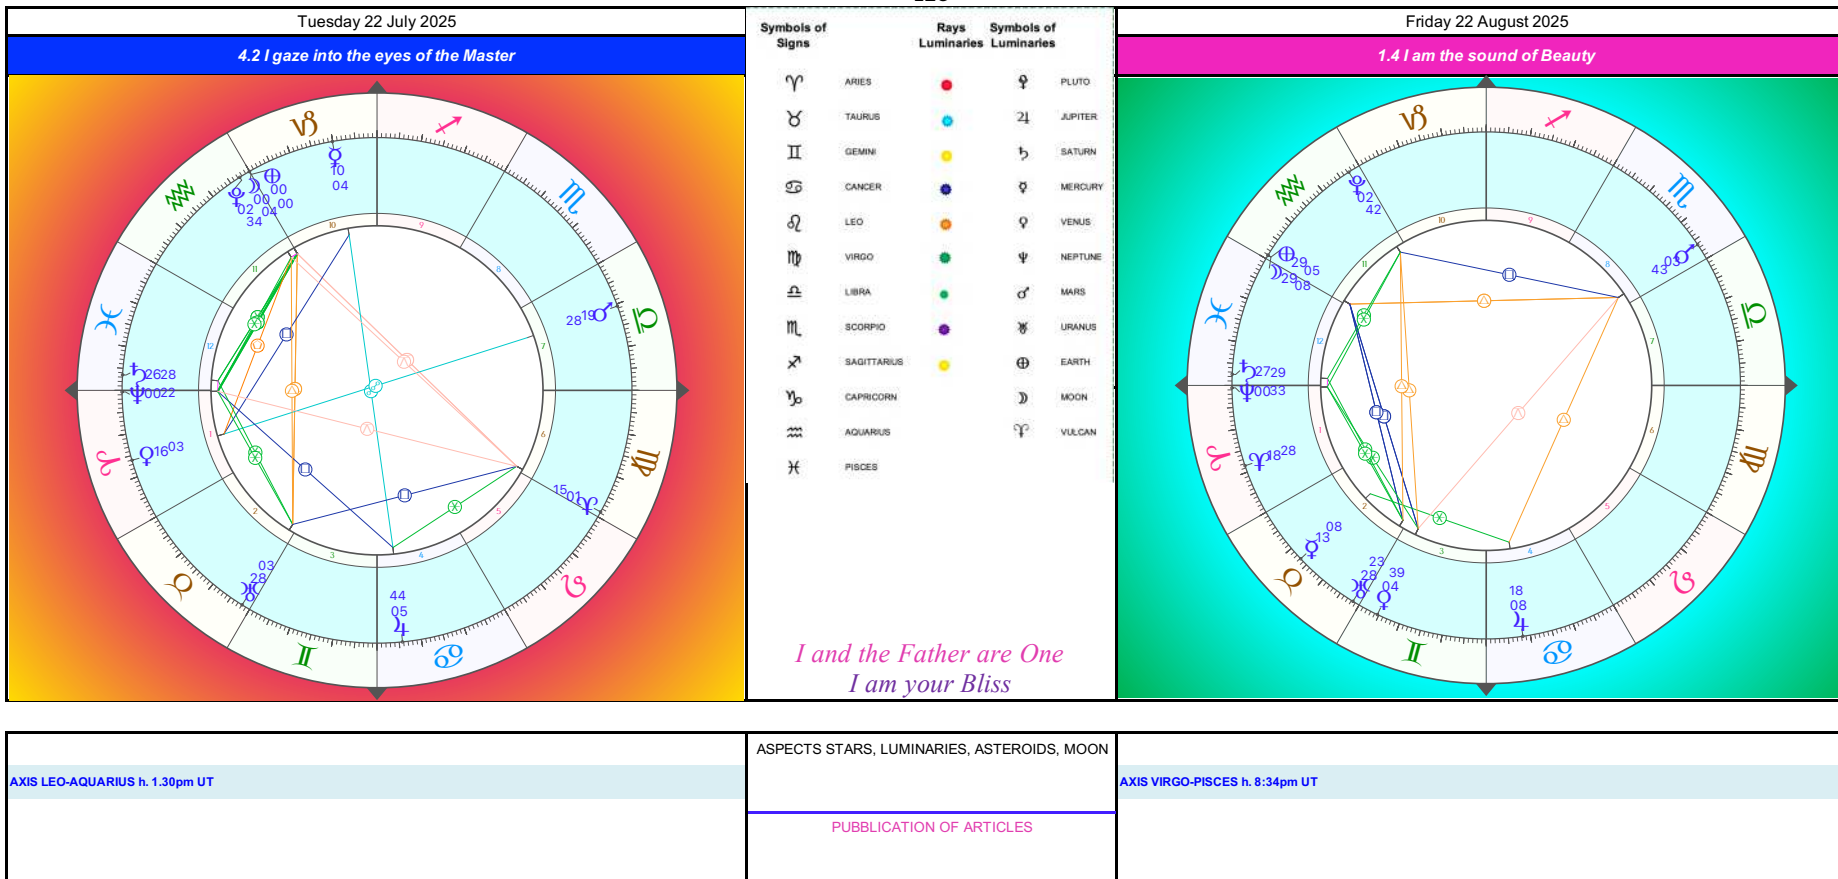

EPHEMERIDES 2024/2025
GOAL 6.4 Religiosity and intelligent communion of Art
LEO