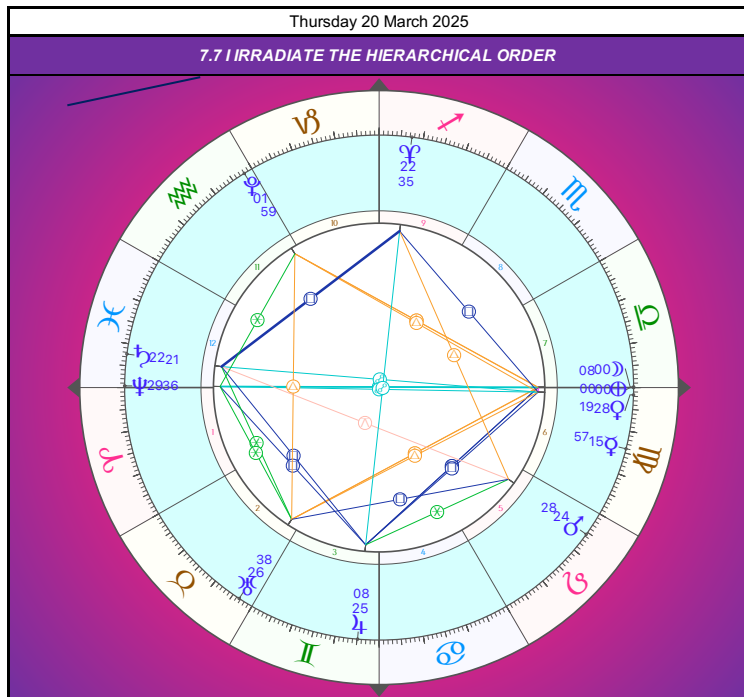

EPHEMERIDES 2024/2025  
 GOAL 6.4 Religiosity and intelligent communion of Art  
 ARIES

Symbols of Signs	Rays of Luminaries	Symbols of Luminaries
♈	●	♁
♉	●	♃
♊	●	♄
♋	●	♅
♌	●	♆
♍	●	♇
♎	●	♈
♏	●	♉
♐	●	♊
♑	●	♋
♒	●	♌
♓	●	♍